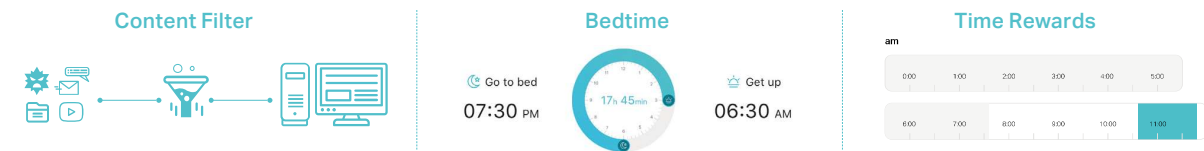

Scan for a Full List of Supported Models

► **Network Protection**

Real-Time IoT Protection

Protects your IoT and other connected devices from any cyber threats and attacks.

Malicious Site Blocker

Safeguards your family by intelligently preventing access to malicious URLs.

Intrusion Prevention

Identifies and blocks potential threats and fixes vulnerabilities in the network.

► **Robust Parental Controls**

Age-level filters and online time limits provide your family with personalized and appropriate internet access. With a detailed report of your home network, you can check the sites your children visit and how much time they spend on each. It's a great way to know your children are safe while they're having fun online.