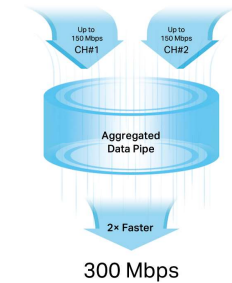

Mobile Wi-Fi

Share the freedom of 3G/4G on the go! With this convenient companion, you can share your Wi-Fi with your friends everywhere, especially when you are traveling. Multiple wireless devices like tablets, laptops, and mobile phones can access this Wi-Fi connection at the same time. No longer be afraid of draining your phone's battery to open a hotspot.

Enjoy the Freedom of Faster Speed

LTE-Advanced Mobile Wi-Fi

M7450

- **4G+**
  LTE-Advanced Cat6
- **AC1200**
  Selectable Dual-Band Wi-Fi
- **15h**
  Power to Keep Working
- **Easy Setup**
  with tpMIFI
- **Access for 32**
  Devices
- **32GB**
  microSD Card Slot

Do More with a Faster Mobile Connection of up to 300 Mbps

The M7450 supports the 4G LTE network LTE-A Cat.6, which uses Carrier Aggregation. This advanced technology merges the fragmented LTE band into a "virtual" wider band to increase the data rate to provide fast 4G speeds of up to 300 Mbps.

Power to Keep Working All Day Long for ~15 Hours

M7450 is equipped with a powerful 3000 mAh battery. On its own, it can work effortlessly up to 15 hours at full capacity and stand by for over 900 hours.

Advanced Screen & Menu for Easy Usage

The screen displays information of battery life, signal strength, Wi-Fi status, connected users, and more.

Supports Multi-Bands

Increase compatibility by adding B5 and B28 bands. *Version 1 is not supported.