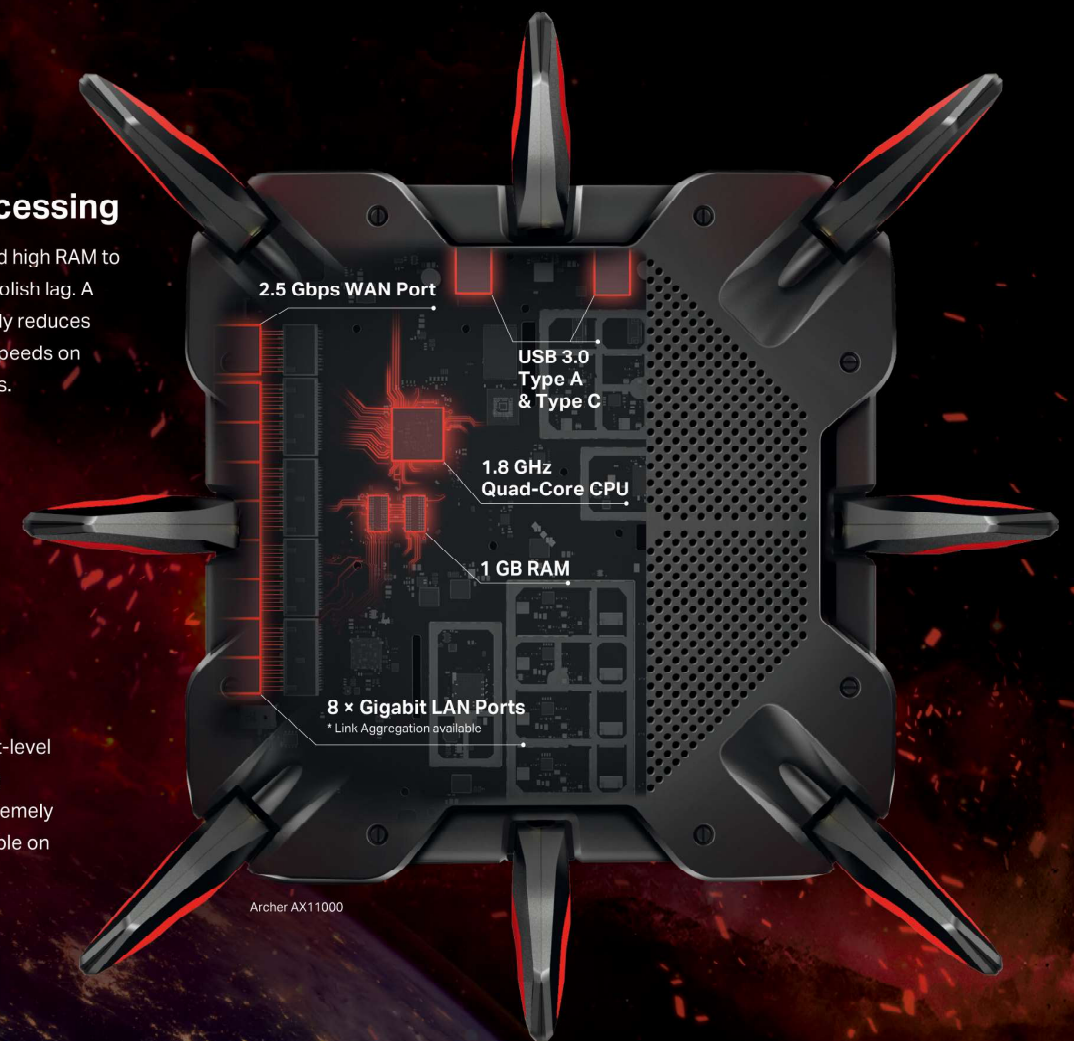

2.5 Gbps Wired Connections

Unleash the potential of your next-level bandwidth network. The Multi-Gig solution—a 2.5 Gbps port for extremely fast wired connections—is available on Archer AX11000 and GX90.

Archer AX11000