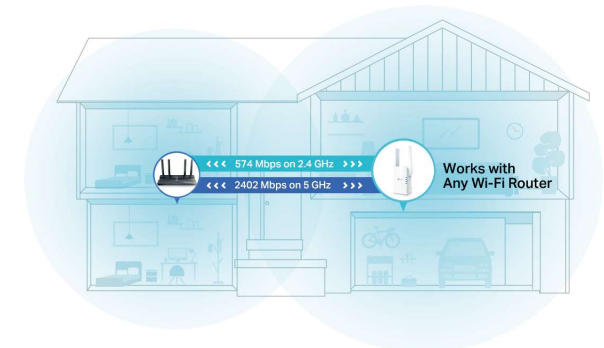

TP-Link Wi-Fi Range Extenders help eliminate dead zones by boosting your wireless networks in your home and office. This ensures that your mobile, media, and computer devices are always connected and ready for wireless action.

Go Beyond Speed with Wi-Fi 6

AX3000 Wi-Fi 6 Range Extender

RE705X

Wi-Fi Dead-Zone Killer

Eliminate Wi-Fi dead zones with extended Wi-Fi coverage at a combined speed of up to 3 Gbps.

Cutting-Edge Wi-Fi 6

The latest Wi-Fi technology makes annoying lag, endless loading, and dead spots a thing of the past. Enjoy the future of faster network loads and more connections.