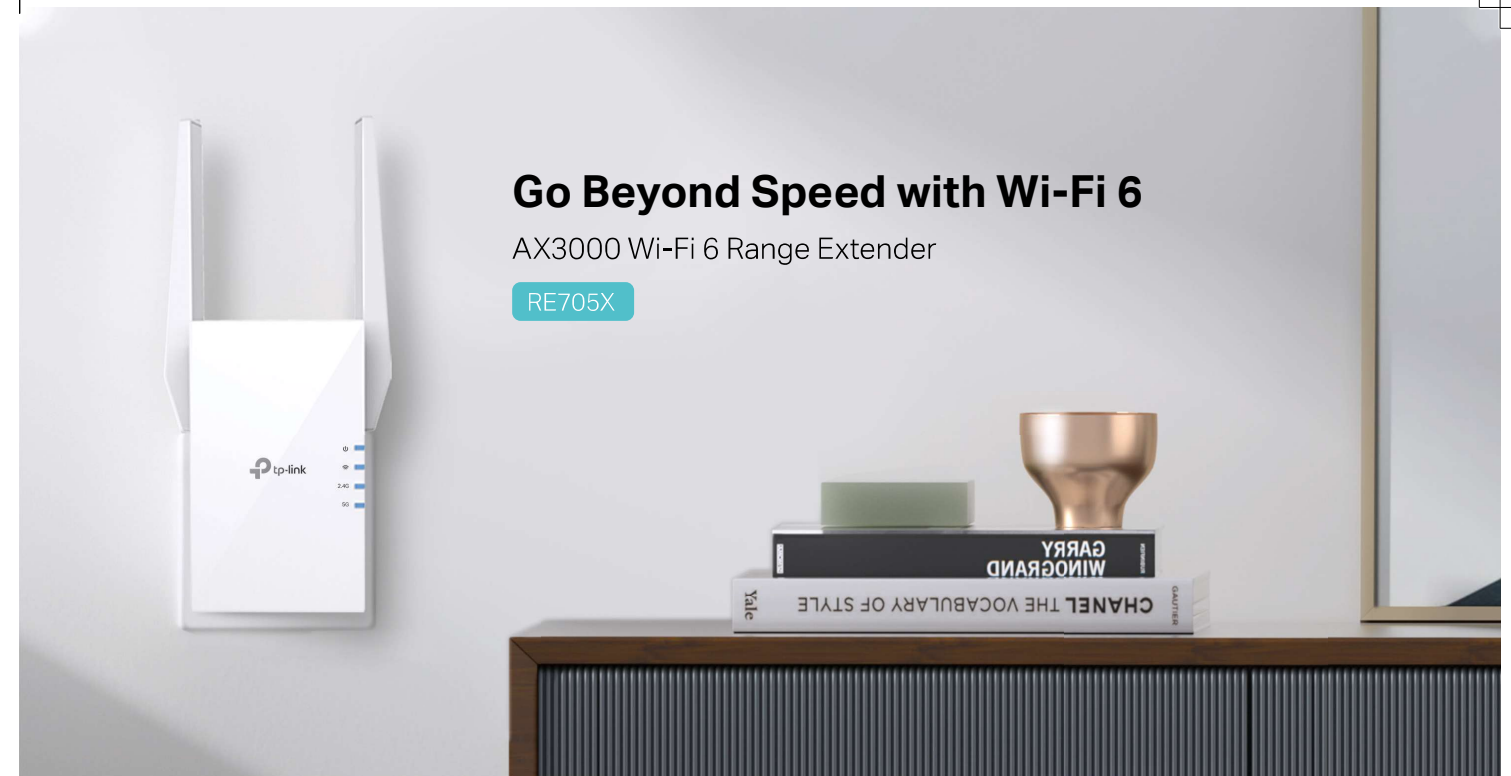

TP-Link Wi-Fi Range Extenders help eliminate dead zones by boosting your wireless networks in your home and office. This ensures that your mobile, media, and computer devices are always connected and ready for wireless action.