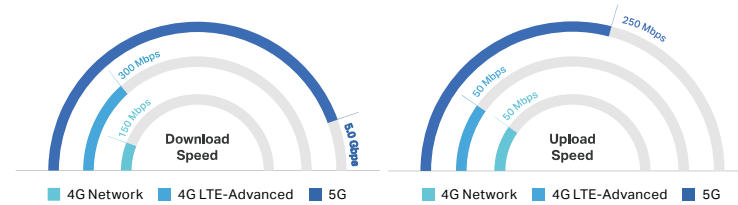

The 6th Generation of Wi-Fi

Wi-Fi 6 is designed to improve the overall spectral efficiency, especially in dense usage scenarios.

Faster Speeds

Wi-Fi 6 single stream's speed has been raised to 1.2 Gbps – 20% faster than connecting through a gigabit Ethernet. More devices can share high-speed Wi-Fi at the same time.

Larger Capacity

OFDMA and MU-MIMO make Wi-Fi sharing enjoyable by dramatically improving the efficiency of Wi-Fi transmission.

Higher Efficiency

Target Wake Time schedules transmissions and allows a power saving 20 MHz stream to coexist with a high speed 160 MHz stream. BSS Color improves efficiency by avoiding unnecessary slowdown and minimizing Wi-Fi interference.

5G

5th Generation of Cellular Networks

Faster Speeds

5G's download speed has been raised to 5.0 Gbps (based on R15 Sub-6 GHz)—16.7× faster than 4G LTE-Advanced and 33× than 4G LTE. For example, a 5G device can download a 3 GB file in 35 seconds when it reaches the download speed of 700 Mbps.