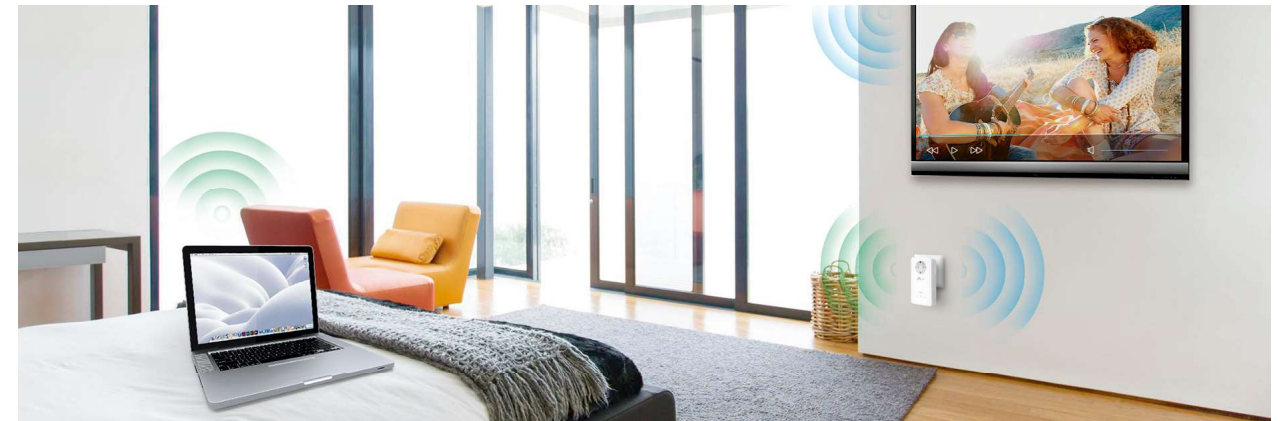

› Faster over the Powerline

The latest HomePlug AV2 technology delivers speeds of up to 1300 Mbps over Powerline, preventing you from losing speed during transfers. TL-WPA8631P extends 2.4 GHz (300 Mbps) + 5 GHz (867 Mbps) dual-band Wi-Fi to any area in your home and shares that connection with all of your favorite wired and wireless devices.