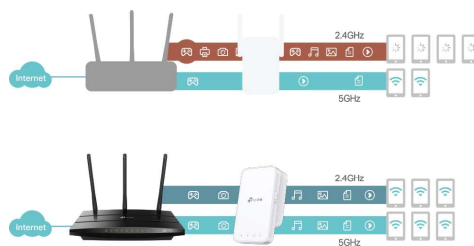

A Customized Mesh Solution

How a mesh network is internally bridged directly affects your Wi-Fi performance. AI-Driven Mesh comprehensively weighs factors that influence your Wi-Fi, all while establishing a mesh network. These factors include the number of your mesh nodes, their product types, and how they connect with each other. After analyzing all of these, AI-Driven Mesh custom creates the ideal mesh Wi-Fi solution for you.

► **Unique Home Mesh Solution**

► **Upgrade Your Home Network**

Eliminate Wi-Fi Dead Spots

Maintains a strong Wi-Fi network that covers every point of your home.

Stays Fast, Always

Keeps your network running at top speed by choosing the fastest connection path.

Seamless Wi-Fi with One Network Name

Create a single, unified network with one SSID and switch seamless between networks.

Every TP-Link Product Category

Plenty of products to choose from without replacing your existing router for a costly new device.