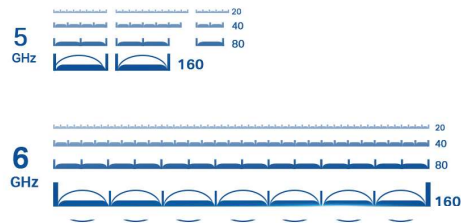

Wi-Fi 6E

Beyond the Boundaries of Wi-Fi 6

Wi-Fi 6E means Wi-Fi 6 extended to the 6 GHz band. 6 GHz is the new frequency band ranging from 5.925 GHz to 7.125 GHz, allowing up to 1,200 MHz of additional spectrum. Access to the 6 GHz frequency brings more bandwidth, faster speeds, and lower latency.

6 GHz Band Makes a Difference

Wider Lanes for Faster Speeds

6 GHz band allows for 7 additional 160 MHz channels that double bandwidth and throughput, enabling more simultaneous transmissions at the highest possible speeds.