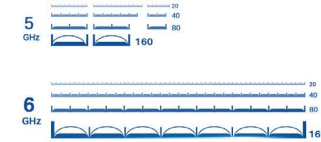

More Throughput

Allows for 7 additional 160 MHz channels that double bandwidth and throughput, enabling more simultaneous connections with no buffering.