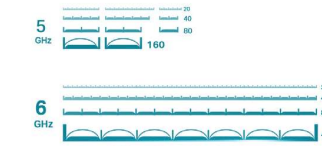

More Throughput

Allows for 7 additional 160 MHz channels that double bandwidth and throughput, enabling more simultaneous connections with no buffering.