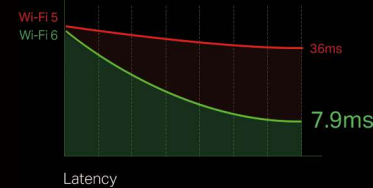

3x Faster Speed

Powerful and consistent signals to perfectly pair with Wi-Fi 6 routers supporting 160 MHz bandwidth.

75% Lower Latency

More responsive gaming and seamless video conferencing.

Improved Security - WPA3™