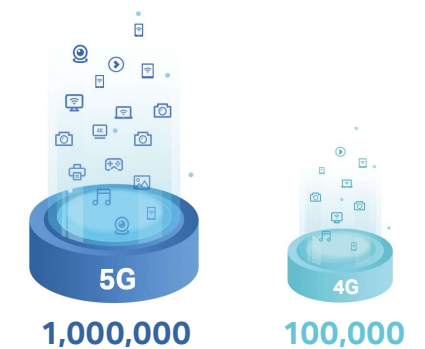

The 6th Generation of Wi-Fi

Wi-Fi 6 is designed to improve the overall spectral efficiency, especially in dense usage scenarios.

Faster Speeds

Wi-Fi 6 single stream's speed has been raised to 1.2 Gbps – 20% faster than connecting through a gigabit Ethernet. More devices can share high-speed Wi-Fi at the same time.

5G

5th Generation of Cellular Networks

Faster Speeds

5G's download speed has been raised to 5.0 Gbps (based on R15 Sub-6 GHz)—16.7× faster than 4G LTE-Advanced and 33× than 4G LTE. For example, a 5G device can download a 3 GB file in 35 seconds when it reaches the download speed of 700 Mbps.

Lower Latency

Taking a giant leap forward in connectivity, 5G brings fast responsive network connections to tomorrow's mobile devices, which greatly enhances the experience when you play real-time games. The low latency also helps the emerging IoT industry as shown below.

Denser Connection

As the IoT market accelerates, many more devices will be connected to cells, with a million devices per square kilometer under 5G network.

The Number of Devices per 1 km² Supports

5G Promises a More IoT-Friendly Ecosystem