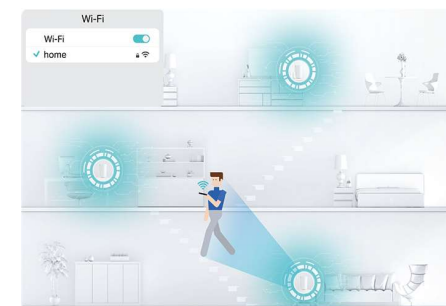

Speeds Beyond Gigabits

The latest WiFi 6E with a more contiguous spectrum and wider channels combined boosts the mesh WiFi speeds for devices to gigabit+ levels.

Connect over 150 Devices

With 4x greater capacity generated from WiFi 6E, whether you're watching movies, gaming online, or running your smart devices, no need to worry about your WiFi anymore.

AI-Roaming: Always Learning

As a smart upgrade to common roaming, AI-Roaming keeps a close watch on the signal strength of your devices. After self-learning the actual network conditions influencing your Wi-Fi performance, AI-Roaming helps your devices seamlessly switch to another source when necessary to constantly create optimal connections.