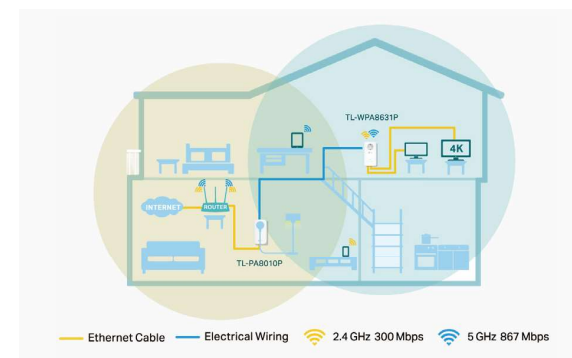

The latest HomePlug AV2 technology delivers speeds of up to 1300 Mbps over Powerline, preventing you from losing speed during transfers. TL-WPA8631P extends 2.4 GHz (300 Mbps) + 5 GHz (867 Mbps) dual-band Wi-Fi to any area in your home and shares that connection with all of your favorite wired and wireless devices.

› Enjoy a Stable, Seamless Wi-Fi

With OneMesh™ Technology, the TL-WPA8631P KIT works with your existing OneMesh™ Router to form a unified Mesh network. No more switching Wi-Fi network names, enjoy uninterrupted streaming when moving around your home and manage your wireless network all with the tpPLC app.

› More Gigabit Ethernet Ports, More Devices

Equipped with three gigabit Ethernet ports, the TL-WPA8631P provides ultra-fast wired connections.

› Plug and Play

Ditch complicated setup processes for good. Connect TL-PA8010P to your router, then plug in the TL-WPA8631P wherever you need extra coverage. Then you're all good!