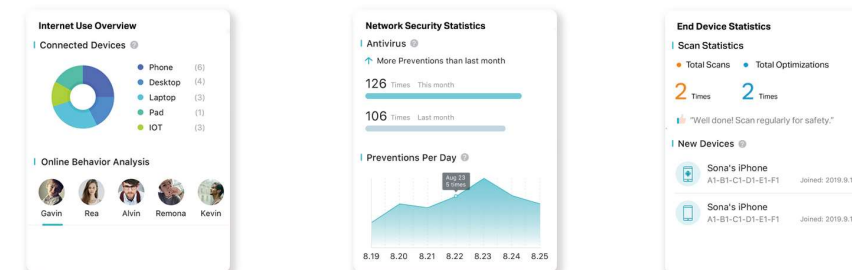

Scan for a Full List of Supported Models

► **Network Protection**

Real-Time IoT Protection

Protects your IoT and other connected devices from any cyber threats and attacks.

Malicious Site Blocker

Safeguards your family by intelligently preventing access to malicious URLs.

Intrusion Prevention

Identifies and blocks potential threats and fixes vulnerabilities in the network.

► **Robust Parental Controls**

Age-level filters and online time limits provide your family with personalized and appropriate internet access. With a detailed report of your home network, you can check the sites your children visit and how much time they spend on each. It's a great way to know your children are safe while they're having fun online.

► **Quality of Service (QoS)**

With QoS, assign bandwidth to the devices you use most to keep them running their best. Simple controls let you prioritize bandwidth for streaming, gaming, surfing, and video chatting.

► **Comprehensive Reports**

Would like to know the online behaviors of your family members or the security performance of your network? HomeShield helps you gain insight and better control of your home network with comprehensive Wi-Fi reports.