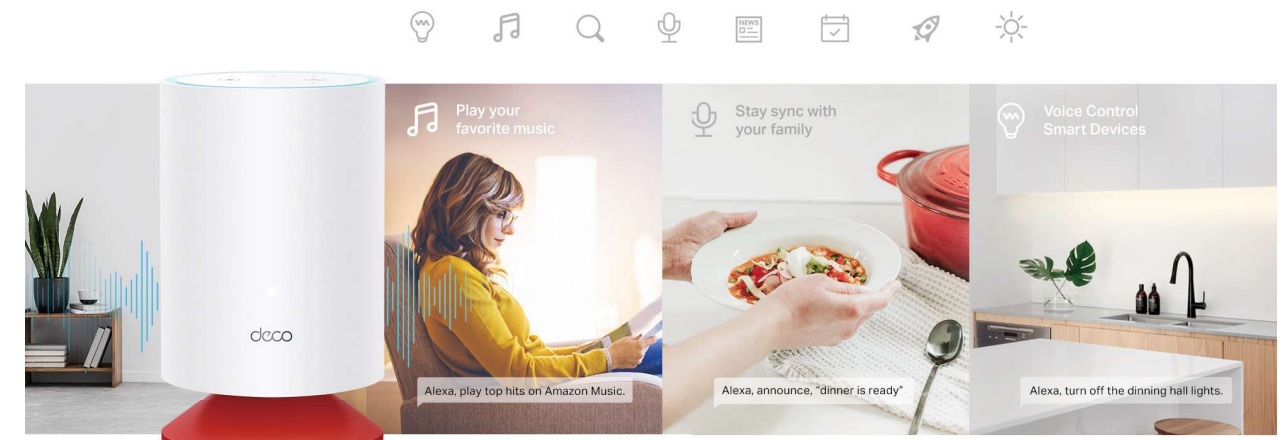

4G Failover Backup:

Automatically switch to backup 4G backhaul once previous access fails, ensuring reliable network connectivity anytime.

Compatible with All Deco Models:

Work with any Deco unit to form a unified whole-home network, extend your Wi-Fi coverage simply by adding more Decos.

▶ **Alexa Built-In**

With Amazon Alexa built-in, Deco Voice transforms your smart home. Manage your smart home devices, get today's weather, make changes to your schedule, and queue your favorite playlists. All you have to do is ask Alexa.

▶ **Meet the Superior Mesh Wi-Fi 6**

The Deco whole-home mesh Wi-Fi 6 system is designed to deliver a huge boost in coverage, speed, and total capacity. Get the latest mesh Wi-Fi 6 to enjoy a future-proof network that loads faster and connects all of your devices.