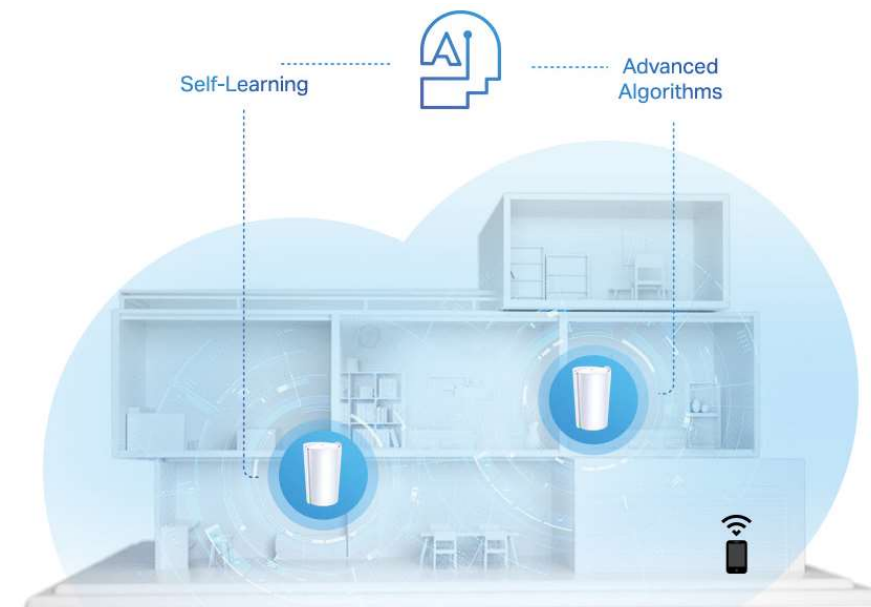

Designed for More Devices

Imbued with OFDMA and MU-MIMO technology, like virtually all TP-Link Wi-Fi 6 products, Deco is aimed at dramatically improving capacity and efficiency in traffic-dense environment. No matter how many devices are running at the same time, everyone is able to enjoy immersive streaming or gaming with no drops or buffering.

connections for up to
200
devices

Smart Antennas Boost Your Seamless Coverage

Deco XE95's built-in smart antennas use intelligent algorithms to auto-detect other Deco units and establish a stronger backhaul between one another to deliver seamless coverage to every corner of your home.

AI-Driven Mesh: Always Learning, Constantly Optimizing

Armed with AI-Driven Mesh, Deco XE95 delivers smart Wi-Fi that follows you wherever you are, without interruption. It automatically learns your network environment, client quality, and user behaviors. Sophisticated algorithms account for various factors so that Deco XE95 provides ideal mesh Wi-Fi, unique to your home. Walk through your home and enjoy seamless streaming at the fastest possible speeds.