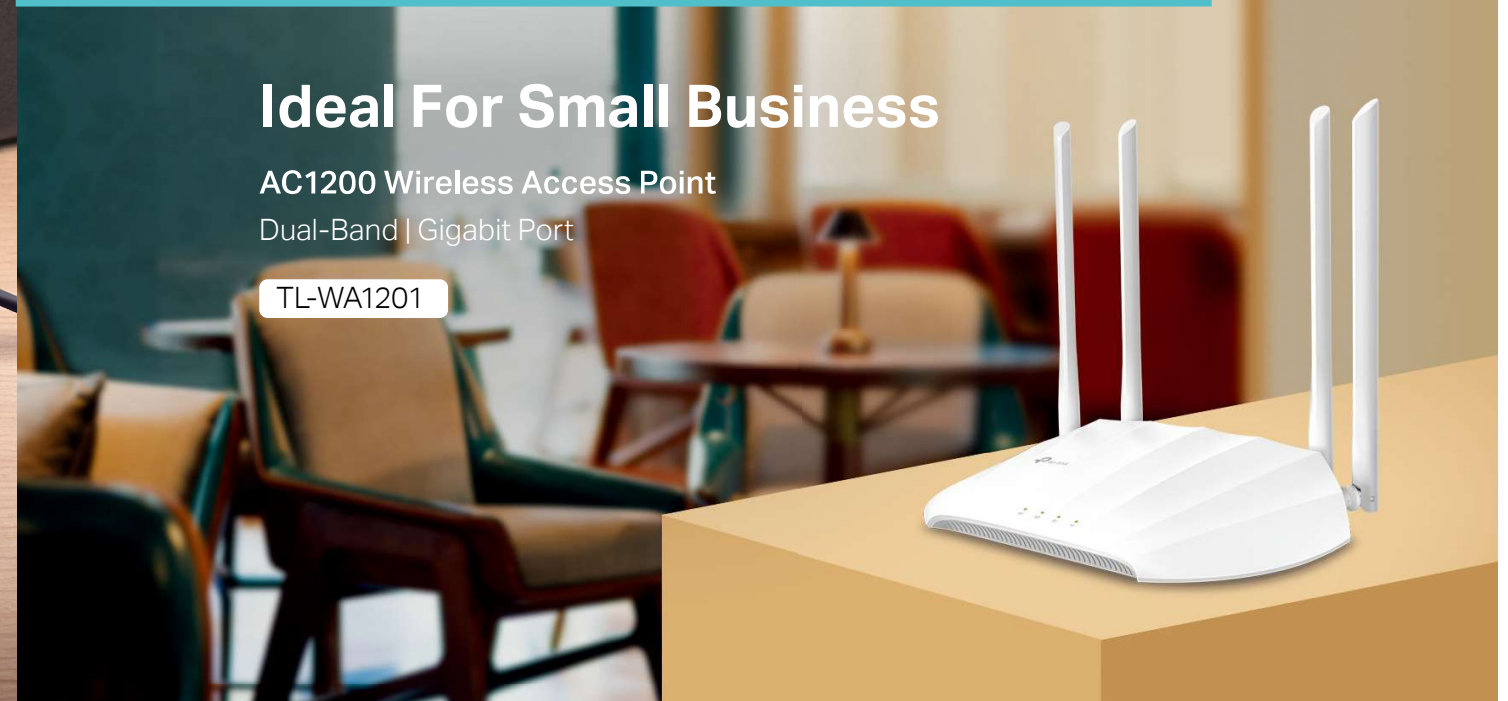

Ideal For Small Business

AC1200 Wireless Access Point

Dual-Band | Gigabit Port

TL-WA1201

USB Hubs

UH720

USB 3.0 7-Port Hub with 2 Charging Ports

Super Speed Data Transfer
7 Additional USB 3.0 Ports

Ultra Fast Smart Charging
2x 2.4 A Smart Charging USB Ports

UH700

USB 3.0 7-Port Hub

Super Speed Data Transfer
7 Additional USB 3.0 Ports

Ultra Fast Smart Charging
3 of 7 Ports Are 1.5A Smart Charging Port

UH400

USB 3.0 4-Port Ultra Compact Hub

Super Speed Data Transfer
4 Additional USB 3.0 Ports

Foldable Design
Foldable USB Plug Design

- **Supported Systems** - Windows, macOS, macOS Sierra, Chrome OS, and Linux OS.
- **Supports Hot Plugging** - No influence on your system working when you plug it in or out.
- **Multiple Electronic Protections** - Built-In Surge Protection for Data Safety. (For UH720 and UH700).

TL-WA1201

AC1200 Wireless Access Point

AC1200 Dual-Band Wi-Fi
867 Mbps (5 GHz) and 300 Mbps (2.4 GHz)

Great Coverage
4x High-Performance Antennas with Beamforming

High-Speed Internet Access
Gigabit Ethernet Port

Heightened Marketing
Captive Portal Supported

TL-WA901N

450 Mbps Wireless N Access Point

N450 Wi-Fi Speed
450 Mbps Wi-Fi for Reliable Connections

Great Coverage
3x High-Performance Antennas

Fast Internet Access
Fast Ethernet Port

Simplified Security
One-Step Wireless WPS Encryption

TL-WA801N

300 Mbps Wireless N Access Point

N300 Wi-Fi Speed
300 Mbps Wi-Fi for Daily Needs

Great Coverage
2x High-Performance Antennas

Fast Internet Access
Fast Ethernet Port

Simplified Security
One-Step Wireless WPS Encryption

- **Passive PoE** - Use an Ethernet cable to simultaneously send data and electricity to wherever your AP may be located, even up to 100 feet away.
- **Multi-Mode** - Supports Range Extender, Access Point, Multi-SSID, and Client modes.