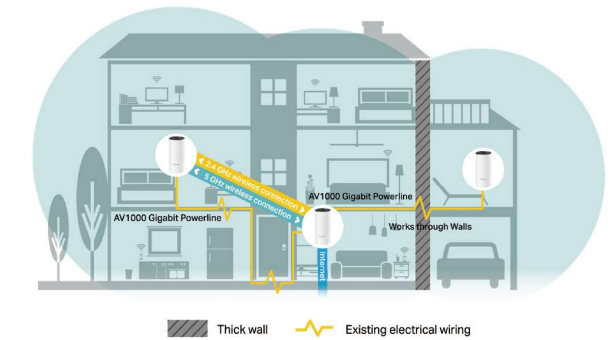

Works through Walls

Powerline technology uses your home's electrical wiring to create stronger connections between Deco units, reducing the impact of walls and other obstacles on signal.

Boosted Speeds

Powerline and wireless connections work together to transmit data between Deco units. The total network speed is greatly improved compared with using Wi-Fi only.

- **Dual-Band Wi-Fi + Powerline** - AC1200 dual-band Wi-Fi + AV1000 powerline combines for speeds of up to 2200 Mbps: 867 Mbps (5 GHz) and 300 Mbps (2.4 GHz) and 1000 Mbps powerline.
- **Connect More Devices** - Deco handles traffic from even the busiest network, providing lag-free connections up to 100 devices.
- **Seamless Roaming** - Deco units work together to form a unified network. Walk through your home and stay connected with the fastest possible speeds.
- **MU-MIMO Technology** - Simultaneously transfers data to multiple devices for faster performance.
- **Quality of Service** - Prioritize devices for faster performance when needed.
- **Robust Parental Controls** - Manage content and control when each device can access the internet.
- **Setup Made Easier than Ever** - The Deco app walks you through setup step by step.
- **Great Compatibility** - All Decos work together.