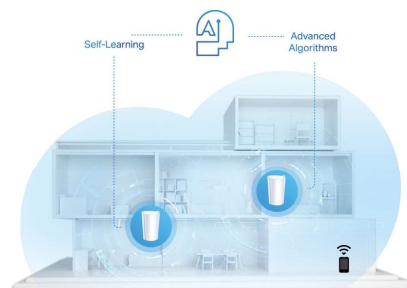

Seamless Mesh tech ensures a non-drop Wi-Fi experience throughout your home.

Keeps your network running at top-speed by automatically choosing the fastest connection path.

If one deco has an issue, the system automatically reroutes data via the other decos to keep you online.

AI-Driven Mesh: Always Learning, Keep Optimizing

Armed with AI-Driven Mesh, Deco units automatically learn your network environment, client quality, and user behaviors. Sophisticated algorithms account for various factors so that Deco provides ideal mesh Wi-Fi unique to your home.