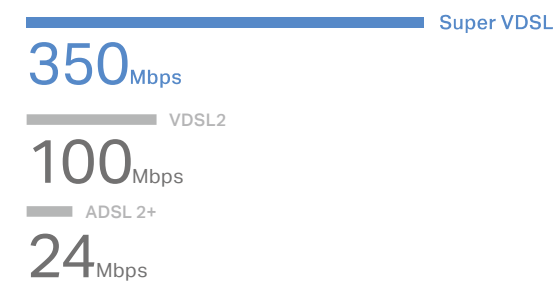

Enjoy Your Network at Full Speed

The Archer VR2100 makes full use of its dual-band Wi-Fi abilities, reaching speeds of up to 1733 Mbps on 5 GHz band and 300 Mbps on 2.4 GHz band. Enjoy a total speed of up to 2.1 Gbps to eliminate latency and buffering from your HD streams and lag from online games.