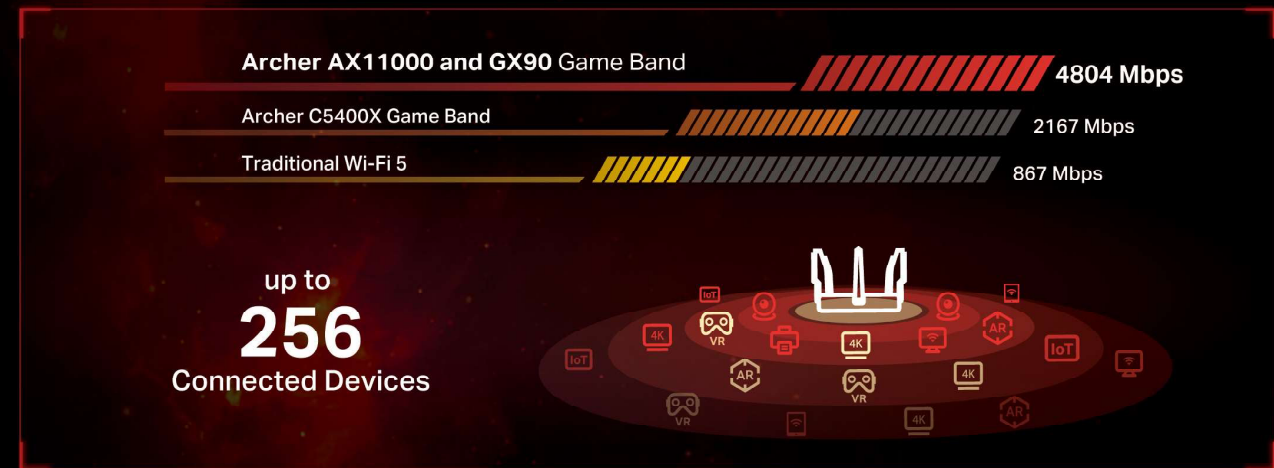

Hardware Forged for Gaming

Unrivaled Wi-Fi and Connectivity

TP-Link Gaming Series routers, equipped with 12-stream tri-band, fuel your need for high-speed downloading and streaming. Wi-Fi 6 gaming routers effortlessly connect up to 256 devices running games—all with minimal latency.¹