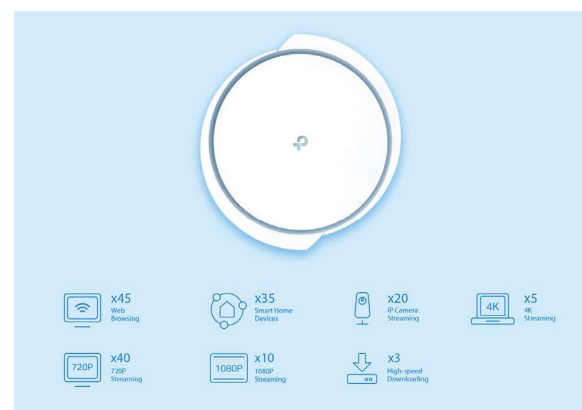

Improved Capacity

Provides up to 1200 MHz additional spectrum, more that doubling the number of pathways and dramatically increasing network capacity.

AXE7800 Tri-Band Blazing Wi-Fi

With 8 simultaneous streams, a Wi-Fi 6 powered tri-band network boosts overall speeds up to a stunning 7800 Mbps, ideal to meet the data needs of all your devices – especially for demanding applications like 8K video and cloud gaming.

connections for up to
200
devices

Smart Antennas Boost Your Seamless Coverage

Deco XE95's built-in smart antennas use intelligent algorithms to auto-detect other Deco units and establish a stronger backhaul between one another to deliver seamless coverage to every corner of your home.