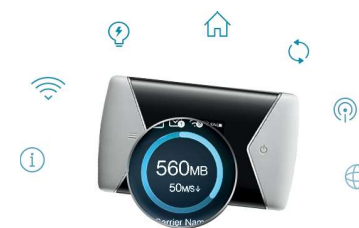

Power to Keep Working All Day Long for ~15 Hours

M7450 is equipped with a powerful 3000 mAh battery. On its own, it can work effortlessly up to 15 hours at full capacity and stand by for over 900 hours.

Advanced Screen & Menu for Easy Usage

The screen displays information of battery life, signal strength, Wi-Fi status, connected users, and more.