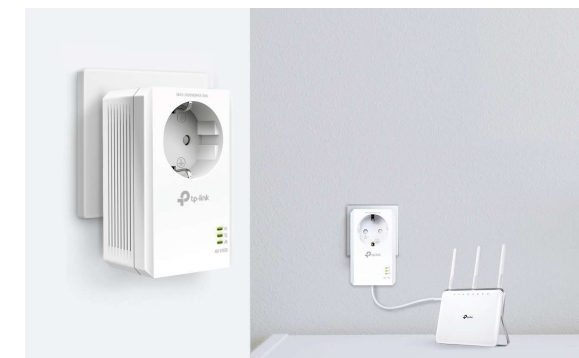

> Plug and Play, No Configuration Required

Connect a powerline adapter to your router, plug another powerline adapter into a wall socket in another room, and connect it to your internet-enabled device via Ethernet—now you're all done!