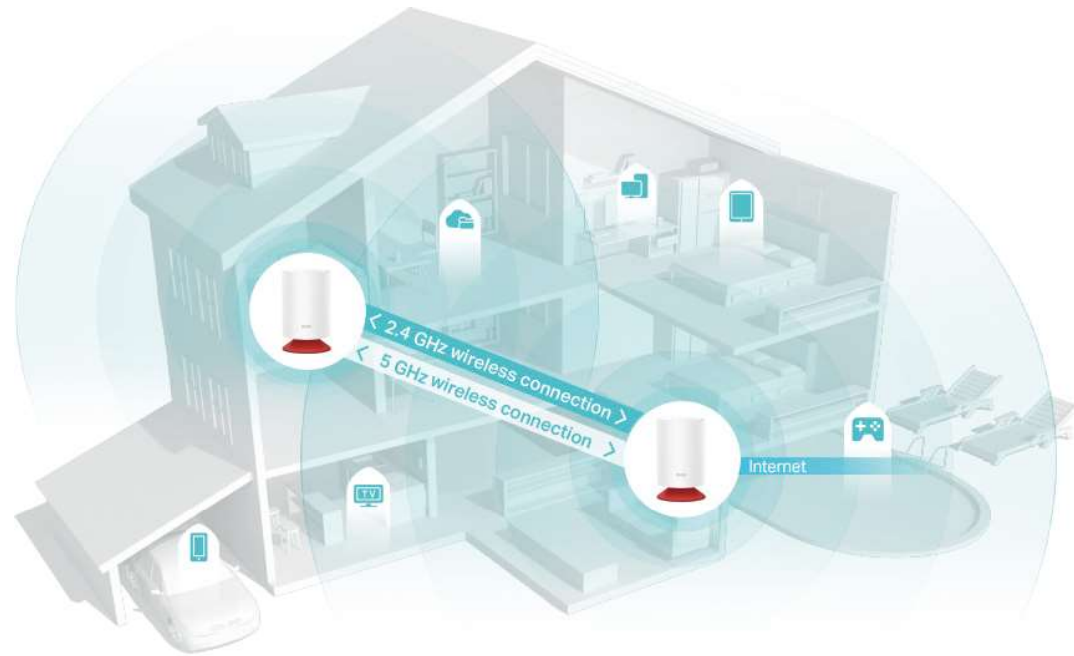

Deco Mesh Hybrid Gateway System

More Roads. Less Hassle.

1 Ethernet Cable

2 DSL Phone Cable

3 SIM Card

Versatile Connectivity:

Provide 4G LTE, DSL, and Ethernet broadband access, always a way to gain great connections without infinitesimal construction hassle.

4G Failover Backup:

Automatically switch to backup 4G backhaul once previous access fails, ensuring reliable network connectivity anytime.

Compatible with All Deco Models:

Work with any Deco unit to form a unified whole-home network, extend your Wi-Fi coverage simply by adding more Decos.

▶ **Alexa Built-In**

With Amazon Alexa built-in, Deco Voice transforms your smart home. Manage your smart home devices, get today's weather, make changes to your schedule, and queue your favorite playlists. All you have to do is ask Alexa.

▶ **Meet the Superior Mesh Wi-Fi 6**

The Deco whole-home mesh Wi-Fi 6 system is designed to deliver a huge boost in coverage, speed, and total capacity. Get the latest mesh Wi-Fi 6 to enjoy a future-proof network that loads faster and connects all of your devices.