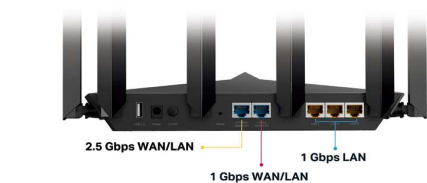

Improved Capacity

Provides up to 1200 MHz additional spectrum, more than doubling the number of pathways and dramatically increasing network capacity.

Top-Notch Hardware Brings Premium Connectivity

5 GHz
4804 Mbps

6 GHz
2402 Mbps

2.4 GHz
574 Mbps

Cutting-Edge Processing

Combining Tri-band WiFi with powerful Quad-Core CPU, Archer AXE95 provides eight simultaneous data streams to open up more bandwidth and help your devices operate at full speed.

Multi-Gig Wired Performance

Don't waste your gigabit internet access. Archer AXE95's 2.5 Gbps and 1 Gbps WAN/LAN ports offer you max flexibility and boosts your total internet throughput. Three gigabit LAN ports give you full control and blistering data transfer speeds for peak performance.