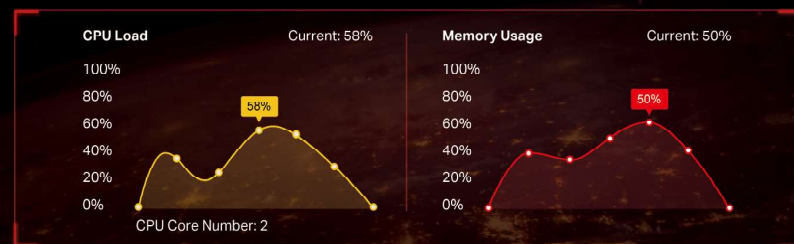

Cutting-Edge Power for Domination
1.8 GHz Quad-Core CPU + 1 GB RAM

Multi-Gig Wired Speed
1x 2.5 Gbps WAN port + 8x Gigabit LAN ports

USB-C Extensive Sharing
1x USB-C 3.0 Port + 1x USB-A 3.0 Port

Unrivaled Gaming Wi-Fi
AX6600 Tri-Band speeds create dedicated next-gen gaming band experiences to the gaming rigs in need

Powerful Processing Ability
1.5 GHz Quad-Core CPU + 512 MB RAM

Multi-Gig Wired Speed
1x 2.5 Gbps WAN/LAN port + 1x Gigabit WAN/LAN port + 3x Gigabit LAN ports

Easy Sharing
1x USB-A 3.0 Port + 1x USB-A 2.0 Port

Ultra-Fast Gaming Wi-Fi
AC5400 Tri-Band, providing the fastest Wi-Fi 5 gaming router speed, streamlines your network and makes you stay competitive in the heat of battle

Abundant Processing Ability
1.8 GHz Quad-Core CPU + 512 MB RAM

Gigabit Wired Speed
1x Gigabit WAN Port + 8x Gigabit LAN Ports

Easy Sharing
2x USB-A 3.0 Ports

Game Center Crafted for Winning

Game Center on Archer AX11000 and GX90 focuses on what professional gamers care about—extremely low latency and wired-level reliability—and provides a wide range of tools to help you win more.

Game Accelerator

Automatically detects and optimizes gaming streams to ensure your gaming stays immersive and keep your network as fast as your reaction speed.¹

GeForce NOW™ QoS Mode

Prioritize your GeForce NOW™ streaming over other internet activities. This specially-tuned QoS mode delivers a smooth and immersive cloud gaming experience.²