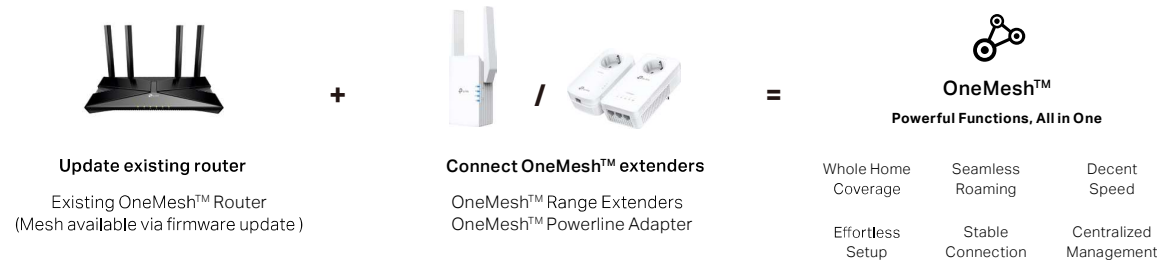

AI-Driven Mesh

Router + Range Extenders

Connect to the Optimal Deco

AI-Roaming guides your device connections to the optimal Deco according to the loading conditions of each node to efficiently utilize your network bandwidth.

Perfectly Timed Roaming

AI-Roaming learns and records the roaming habits of your devices from experience, and sends well-timed roaming invitations when the devices are most likely to accept them. This greatly improves overall roaming efficiency.

A Customized Mesh Solution

How a mesh network is internally bridged directly affects your Wi-Fi performance. AI-Driven Mesh comprehensively weighs factors that influence your Wi-Fi, all while establishing a mesh network. These factors include the number of your mesh nodes, their product types, and how they connect with each other. After analyzing all of these, AI-Driven Mesh custom creates the ideal mesh Wi-Fi solution for you.

► **Unique Home Mesh Solution**

► **Upgrade Your Home Network**

Eliminate Wi-Fi Dead Spots

Maintains a strong Wi-Fi network that covers every point of your home.

Stays Fast, Always

Keeps your network running at top speed by choosing the fastest connection path.