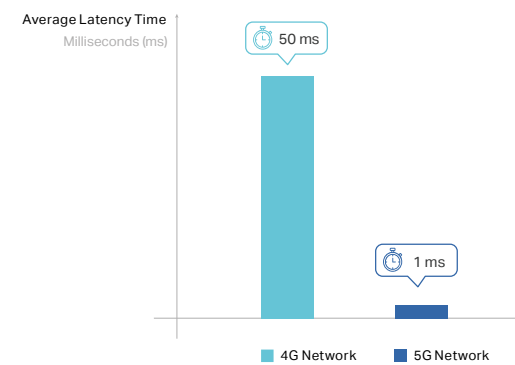

Lower Latency

Taking a giant leap forward in connectivity, 5G brings fast responsive network connections to tomorrow's mobile devices, which greatly enhances the experience when you play real-time games. The low latency also helps the emerging IoT industry as shown below.