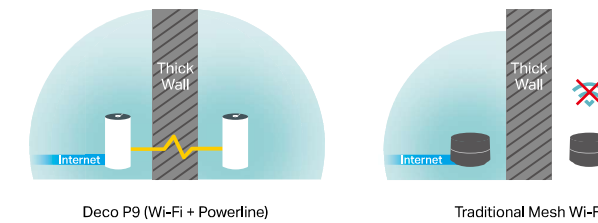

Deco M9 Plus

AC2200 Smart Home Mesh Wi-Fi System

- AC2200 Tri-Band Wi-Fi**
2 x 867 Mbps (5 GHz) and 400 Mbps (2.4 GHz)
- Wi-Fi Dead-Zone Killer**
Cover up to 6,500 ft² / 600 m² (3-pack)
- Built-in Smart Hub**
Connects and Controls All Your Smart Home Devices

Deco Voice X20

AX1800 Mesh Wi-Fi 6 System with Smart Speaker

- AX1800 Dual-Band Wi-Fi**
1201 Mbps (5GHz) + 574 Mbps (2.4 GHz)
- Wi-Fi Dead-Zone Killer**
Cover up to 4,000 ft² / 370 m² (2-pack)
- Alexa Built-In**
Enjoy Whole-Home Voice Control with Alexa

- Connect More Device** - Deco handles traffic from even the busiest network, providing lag-free connections for over 100 devices.
- Seamless Roaming** - Deco units work together to form a unified network, keeping you stay connected from anywhere.
- HomeShield** - Real-time IoT protection, antivirus and premium parental controls. (Deco M9 Plus supports HomeCare™ only)
- Setup Made Easier than Ever** - The Deco app walks you through setup step by step.
- Great Compatibility** - All Decos work together.

Mesh Wi-Fi + Powerline Hybrid Bandwidth

Deco P9 combines dual-band Wi-Fi and powerline to transmit data between Deco units, delivering a whole home Wi-Fi coverage up to 6,000 ft² / 560 m² for you.

Works through Walls