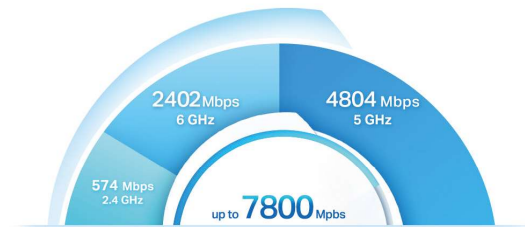

The 6th Generation of Wi-Fi

Wi-Fi 6 is designed to improve the overall spectral efficiency, especially in dense usage scenarios.

Faster Speeds

Wi-Fi 6 single stream's speed has been raised to 1.2 Gbps – 20% faster than connecting through a gigabit Ethernet. More devices can share high-speed Wi-Fi at the same time.

Powerful Smart Wi-Fi Wherever You Are

AXE7800 Tri-Band Mesh Wi-Fi 6E System

Deco XE95

Wi-Fi 6E: Higher Efficiency, Greater Capacity

Wi-Fi 6E means Wi-Fi 6 extended to the 6 GHz band, a newly-opened frequency that brings more bandwidth, faster speeds, and lower latency. Deco XE95 is TP-Link's first mesh system with the latest Wi-Fi 6E technology, taking your Wi-Fi to the next level.

Minimized Congestion

The wide-open 6 GHz band is available only for Wi-Fi 6E traffic, avoiding the overcrowding on many Wi-Fi networks.

More Throughput

Allows for 7 additional 160 MHz channels that double bandwidth and throughput, enabling more simultaneous connections with no buffering.

Improved Capacity

Provides up to 1200 MHz additional spectrum, more that doubling the number of pathways and dramatically increasing network capacity.

AXE7800 Tri-Band Blazing Wi-Fi

With 8 simultaneous streams, a Wi-Fi 6 powered tri-band network boosts overall speeds up to a stunning 7800 Mbps, ideal to meet the data needs of all your devices – especially for demanding applications like 8K video and cloud gaming.