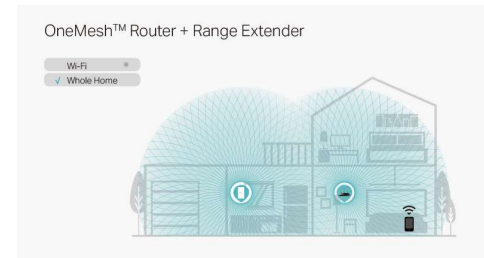

Seamless Wi-Fi with One Network Name

Create a single, unified network with one SSID and switch seamless between networks.