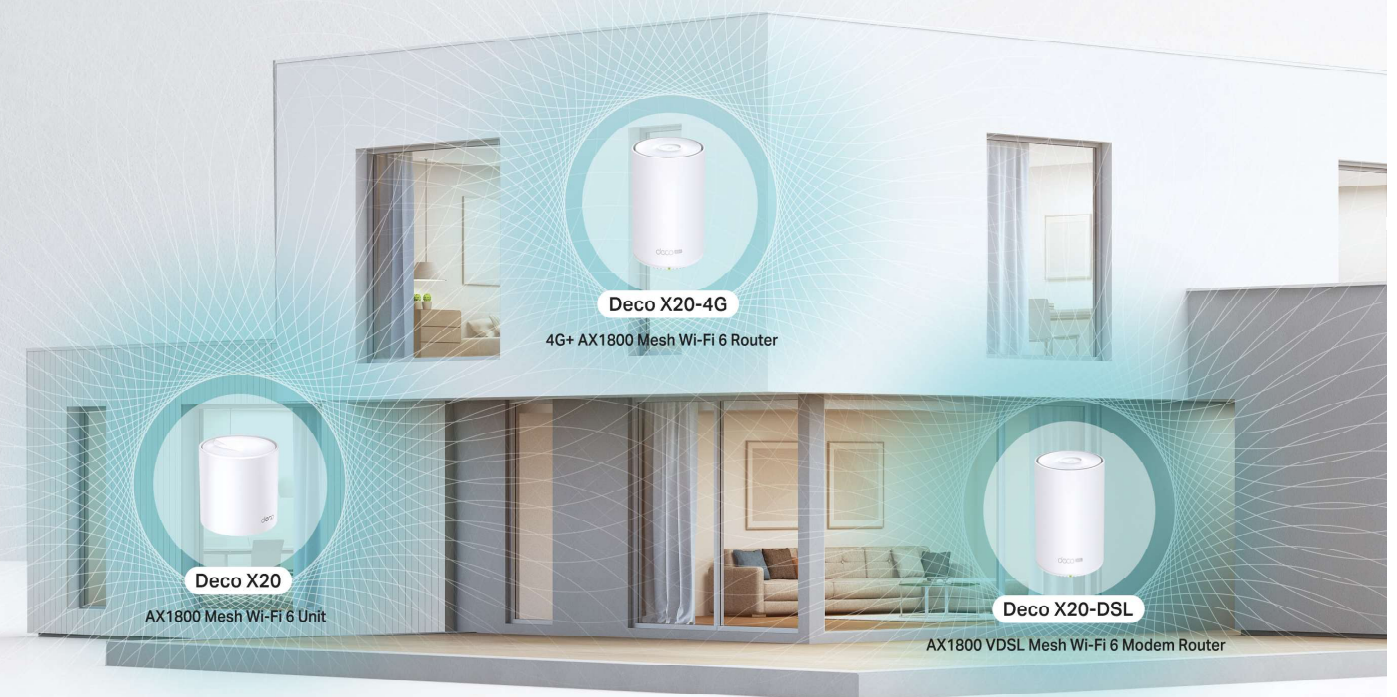

Ideal Mesh Built for Smart Living

Organize your smart products into a unified home network system with Deco Mesh, convenient for your centralized control and management. For the ultimate smart home experience, Deco Voice features built-in Alexa.

Deco X20-DSL

VDSL Whole Home Wi-Fi 6 Modem Router

- Super VDSL Speed**
Support Profile 35b Tech to Deliver Downstream up to 350 Mbps
- AX1800 Dual-Band Wi-Fi**
1201 Mbps (5 GHz) + 574 Mbps (2.4 GHz)
- Gigabit Ethernet Backup**
4 x Gigabit WAN/LAN Ports Provide Ethernet Access Backup

- **Seamless Roaming** - Deco units work together to form a unified network, keeping you stay connected from anywhere.
- **TP-Link HomeShield** - The premium security services keep your home network safe with cutting-edge features and IoT protection.
- **Ultra-Low Latency** - Greater reduction in latency enables more responsive gaming and video chatting.
- **Minimized Wi-Fi Interference** - BSS Color technology avoids unnecessary slowdowns and minimizes Wi-Fi interference.
- **Improved Capacity** - OFDMA and MU-MIMO technologies enable simultaneous transmissions to over 150 devices.
- **Flexible Internet Access** - Multiple Gigabit WAN/LAN ports provide flexible access and lightning-fast wired performance.
- **Setup Made Easier than Ever** - The Deco app walks you through setup step by step.
- **Great Compatibility** - All Decos work together.

Deco Mesh Hybrid Gateway System

More Roads. Less Hassle.

1 Ethernet Cable

2 DSL Phone Cable

3 SIM Card

Versatile Connectivity:

Provide 4G LTE, DSL, and Ethernet broadband access, always a way to gain great connections without infinitesimal construction hassle.